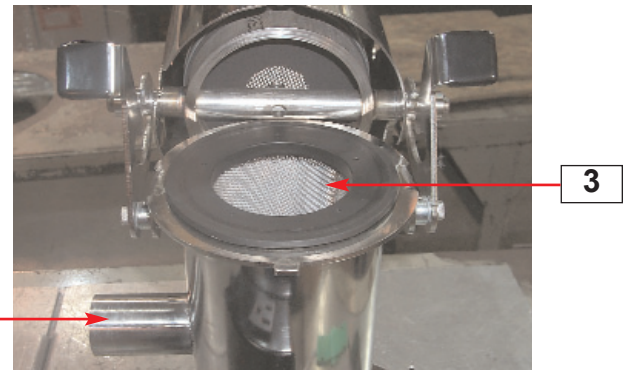

Parts Identification Guide
PIC006/0205

TLM Tube Loader

- TLM**
- 1. Air Cylinder
 - 2. Control
 - 3. Filter
 - 4. Inlet Tube
 - 5. Ratio Valve
 - 6. Sensor